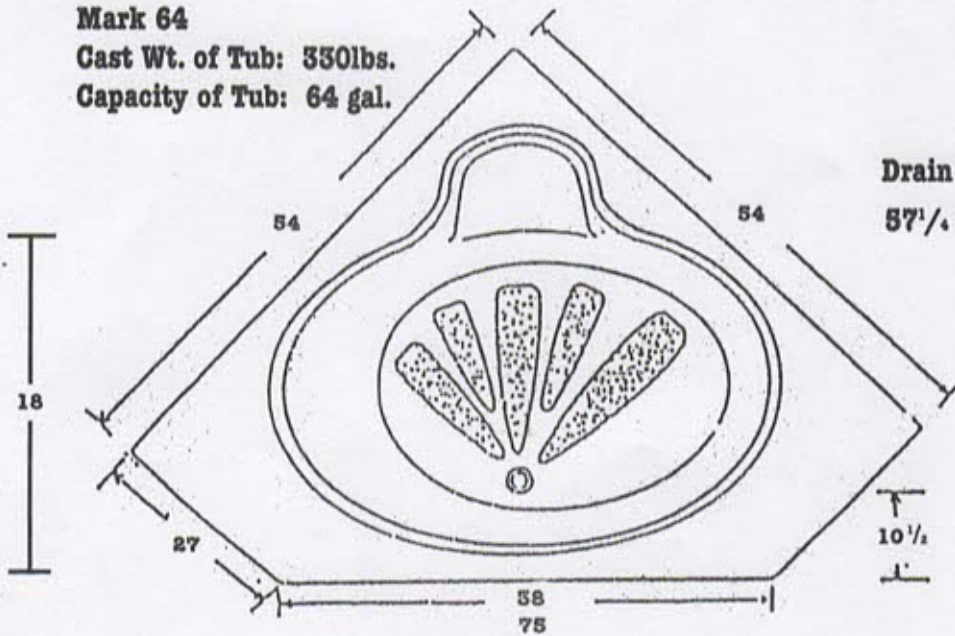

Mark 44

Cast Wt. of Tub: 330lbs.

Capacity of Tub: 68 gal.

Mark 64

Cast Wt. of Tub: 330lbs.

Capacity of Tub: 64 gal.

Drain 10 1/2 off front edge

57 1/2 from back corner to front edge

56