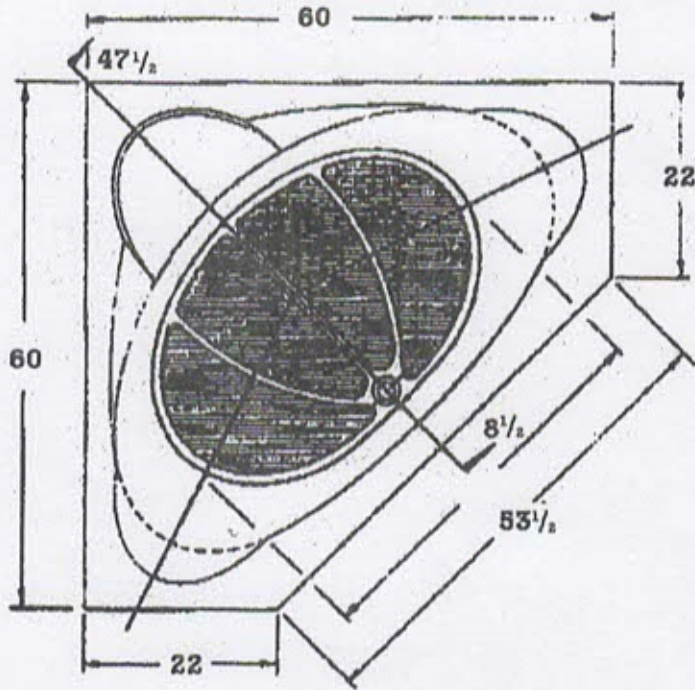

Mark 44

Cast Wt. of Tub: 330lbs.

Capacity of Tub: 68 gal.

Mark 64

Cast Wt. of Tub: 330lbs.

Capacity of Tub: 64 gal.

Drain 10 1/2 off front edge

57 1/2 from back corner to front edge

56