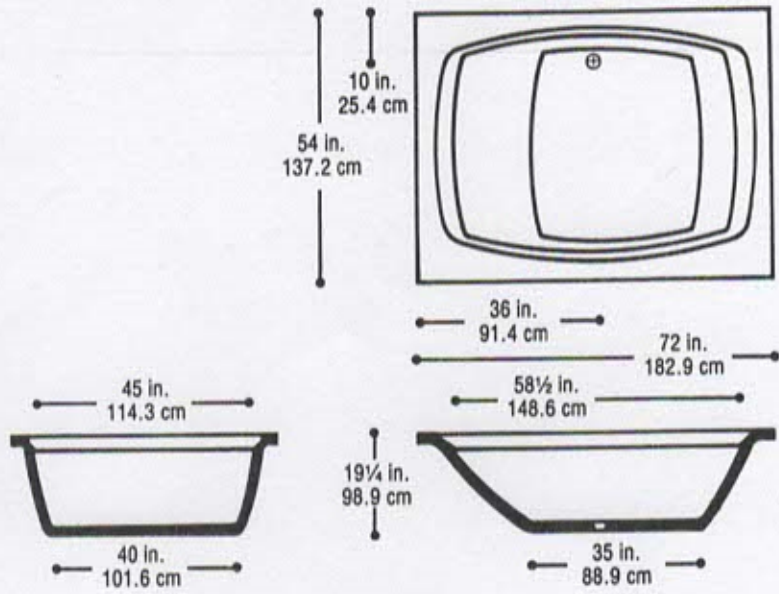

Mark 13

Cast Wt. of Tub: 460 lbs. (209 kg)
Capacity of Tub: 105 gal. (398 liters)

Mark 24

Cast Wt. of Tub: 320 lbs. (145 kg)
Capacity of Tub: 75 gals. (284 liters)